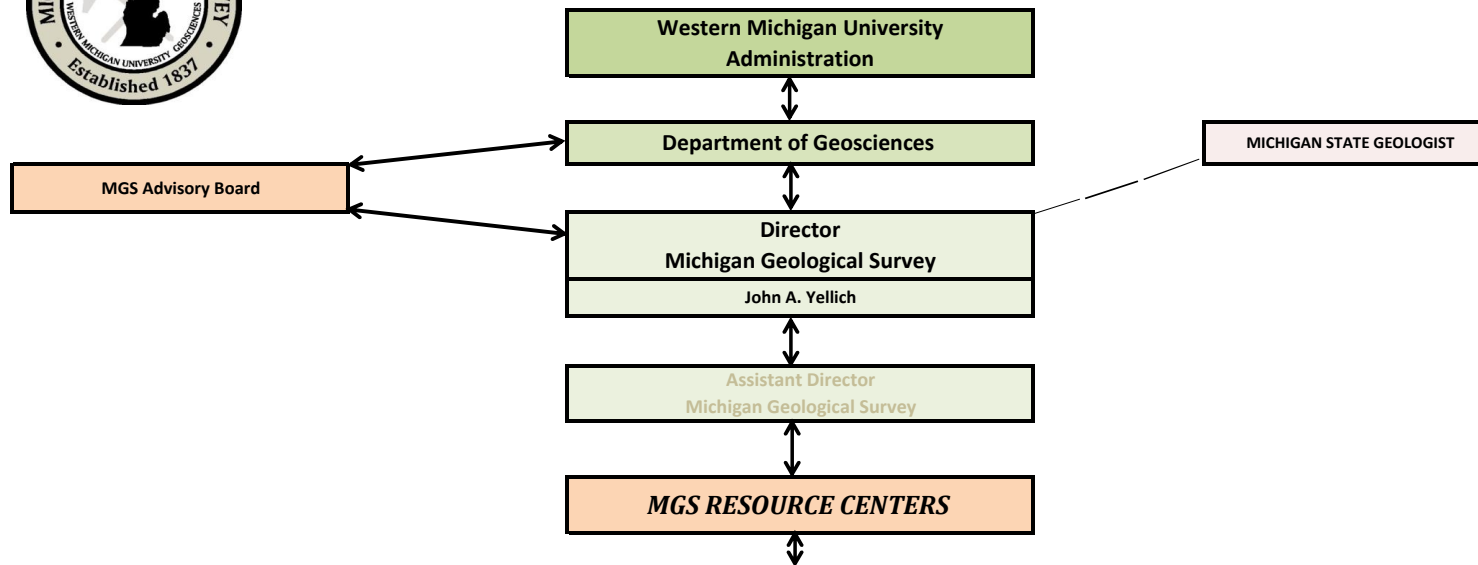

MICHIGAN GEOLOGICAL SURVEY (MGS) RESOURCE CENTERS WITH CONTACT INFORMATION

MGRRE, SUBSURFACE GEOLOGY	SURFACE MAPPING	GROUNDWATER RESOURCES & ENVIRONMENTAL QUALITY	ENERGY	ECONOMIC MINERALS	GEOLOGIC HAZARDS	GIS DATA MANAGEMENT "MGS Store"	OUTREACH SERVICE	REMOTE SENSING
Dr. William Harrison	Dr. Alan Kehew	Dr. Duane Hampton	Dr. Dave Barnes	Dr. Joyashish Thakurta	Mr. John Yellich	Ms. Sita Karki	Dr. Peter Voice	Dr. Mohamed Sultan
Repository for core samples & drill cuttings; geologic & geophysical Logs; Water & Energy Resources; Data Bases; Continuing Education	Geologic Mapping; Groundwater resource assessments; Data bases; surface & airborne geophysics;	Groundwater modeling; Water quantity and quality; remediation; Surface water and groundwater interactions; Data bases; Wellhead protection;	Carbon Sequestration; Alternative uses of resources & technologies;	Geologic investigations of areas of mineral potential; Assessments; Pre-Cambrian rocks of Michigan; airborne geophysics; Student Theses	Evaluations; testing; studies; selective reports	Data output; Information Resource center; document purchases	Education; K-12 - Core Kids; Geosciences Learning center	Assessments of water & minerals surveys;
Student Theses	Student Theses	Student Theses	Student Theses	Student Theses				Student Theses

TECHNICAL AND COLLABORATIVE SUPPORT SYSTEMS (GROUPS OR TEAMS)	
Geosciences Department Faculty Grant funded research positions Affiliated Faculty other Institutions Graduate and undergraduate students (WMU and other Universities)	External experts Collaboration with other State Departments & Organizations Collaboration with Michigan stakeholders