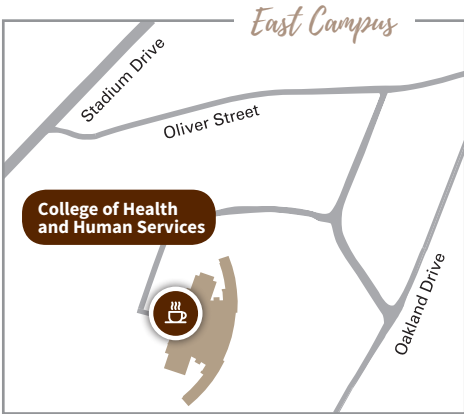

Campus dining centers and campus cafés locations map

View map online at wmich.edu/dining/map

WMU Dining Centers

WMU Campus Cafés

C Cash
 D\$ Dining Dollars
 MP Meal Plan
 AYCE All You Can Eat
 V/MC/D Visa®/Mastercard®/Discover®

Outdoor seating available

Valley Dining Center

Open weekdays and weekends
 C, D\$, MP, AYCE, V/MC/D

Café 1903 and Market

Open weekdays and Sunday
 C, D\$, V/MC/D

Bernhard Center

Hoekje/Bigelow Dining Center
The Marketplace Grill
 Open weekdays and weekends
 C, D\$, MP, AYCE, V/MC/D

Bernhard Café and Market

Open weekdays and select weekends
 C, D\$, V/MC/D

Sangren Hall

Flossie's Café
 Open weekdays
 C, D\$, V/MC/D

Schneider Hall

Schneider Café
 Open weekdays
 C, D\$, V/MC/D

Burnham Halls

Sprau Tower

Plaza Café
 Open weekdays
 C, D\$, V/MC/D

East Campus

Bella Vita Café
 College of Health and Human Services
 Open weekdays
 C, D\$, V/MC/D

Parkview Campus

Parkview Café
 Floyd Hall
 College of Engineering and Applied Science
 Open weekdays
 C, D\$, V/MC/D