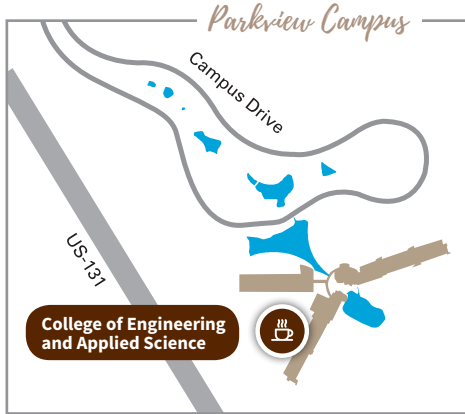

Campus dining centers and campus cafés locations map

View map online at wmich.edu/dining/map

WMU Dining Centers

WMU Campus Cafés

C Cash
 D\$ Dining Dollars
 MP Meal Plan
 AYCE All You Can Eat
 V/MC/D Visa®/Mastercard®/Discover®

Sprau Tower

Plaza Café
 Open weekdays
 C, D\$, V/MC/D

East Campus

Bella Vita Café
 College of Health and Human Services
 Open weekdays
 C, D\$, V/MC/D

Parkview Campus

Parkview Café
 Floyd Hall
 College of Engineering and Applied Science
 Open weekdays
 C, D\$, V/MC/D