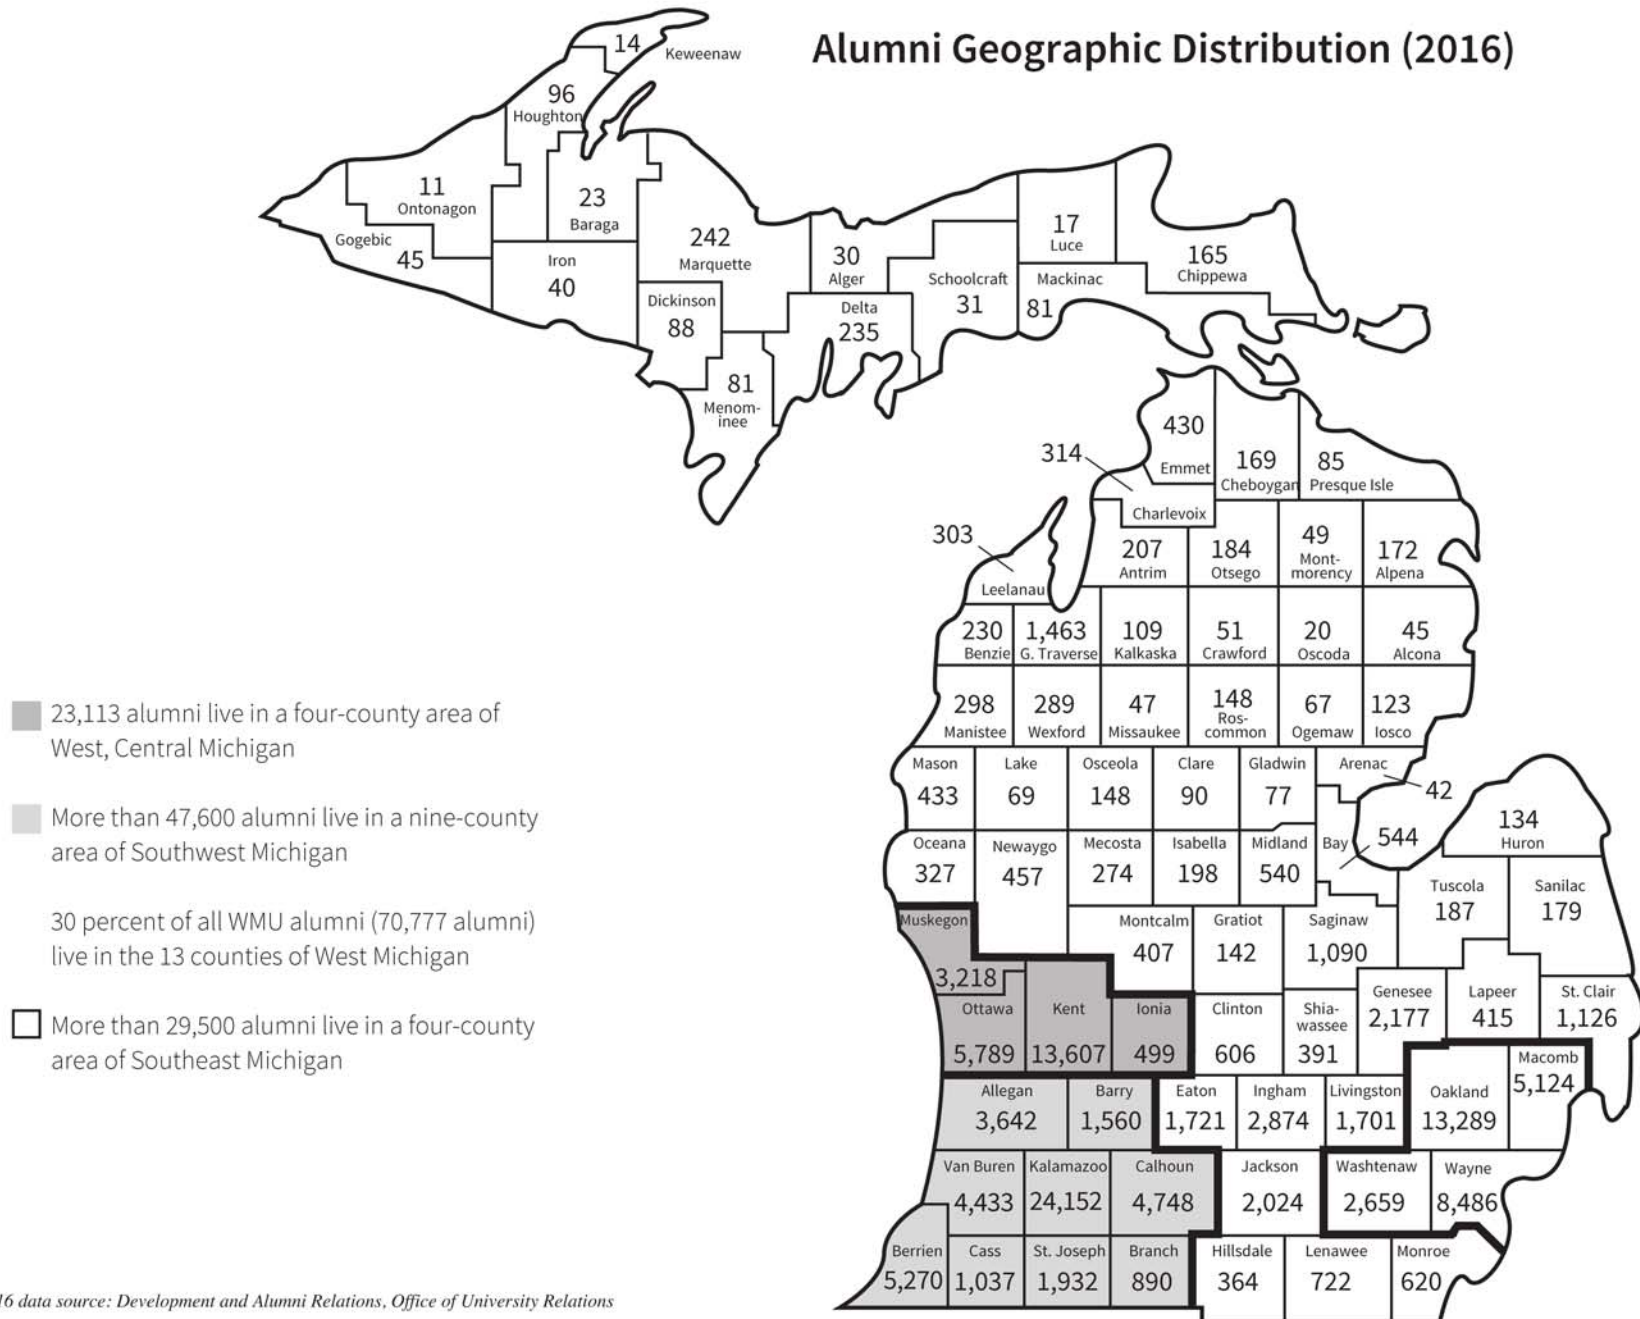

Alumni Geographic Distribution (2016)

Alumni Geographic Distribution (2016)

There are 247,137 living WMU alumni worldwide.*
About 73 percent of all WMU alumni (180,188) live in the United States.

The largest populations of WMU alumni outside the United States are in Malaysia (over 1,600), India (892), Japan (619), Canada (471), China (400) and Thailand (464). Of the 180,188 alumni who live in the U.S., about 141,751 live in Michigan and the four surrounding states. This includes Wisconsin, Illinois, Indiana, and Ohio.

There are 126,416 WMU alumni in Michigan. 51 percent of all WMU alumni live in Michigan. More than 91 percent of Michigan's WMU alumni live in the Lower Peninsula, south of a line extending from Muskegon County in the west to St. Clair County in the east.

*Verifiable, living alumni, includes both those who earned degrees at Western Michigan University and some former students who did not earn degrees. The WMU definition for “non-graduate alumni” has varied over the years. The alumni population is continually changing. Within one year of this report, actual alumni counts may vary by plus or minus 20 percent of the figures presented here. Population relationships and ratios are less likely to vary significantly.

Alumni Geographic Distribution (2016)

July 2016 data source: Development and Alumni Relations, Office of University Relations