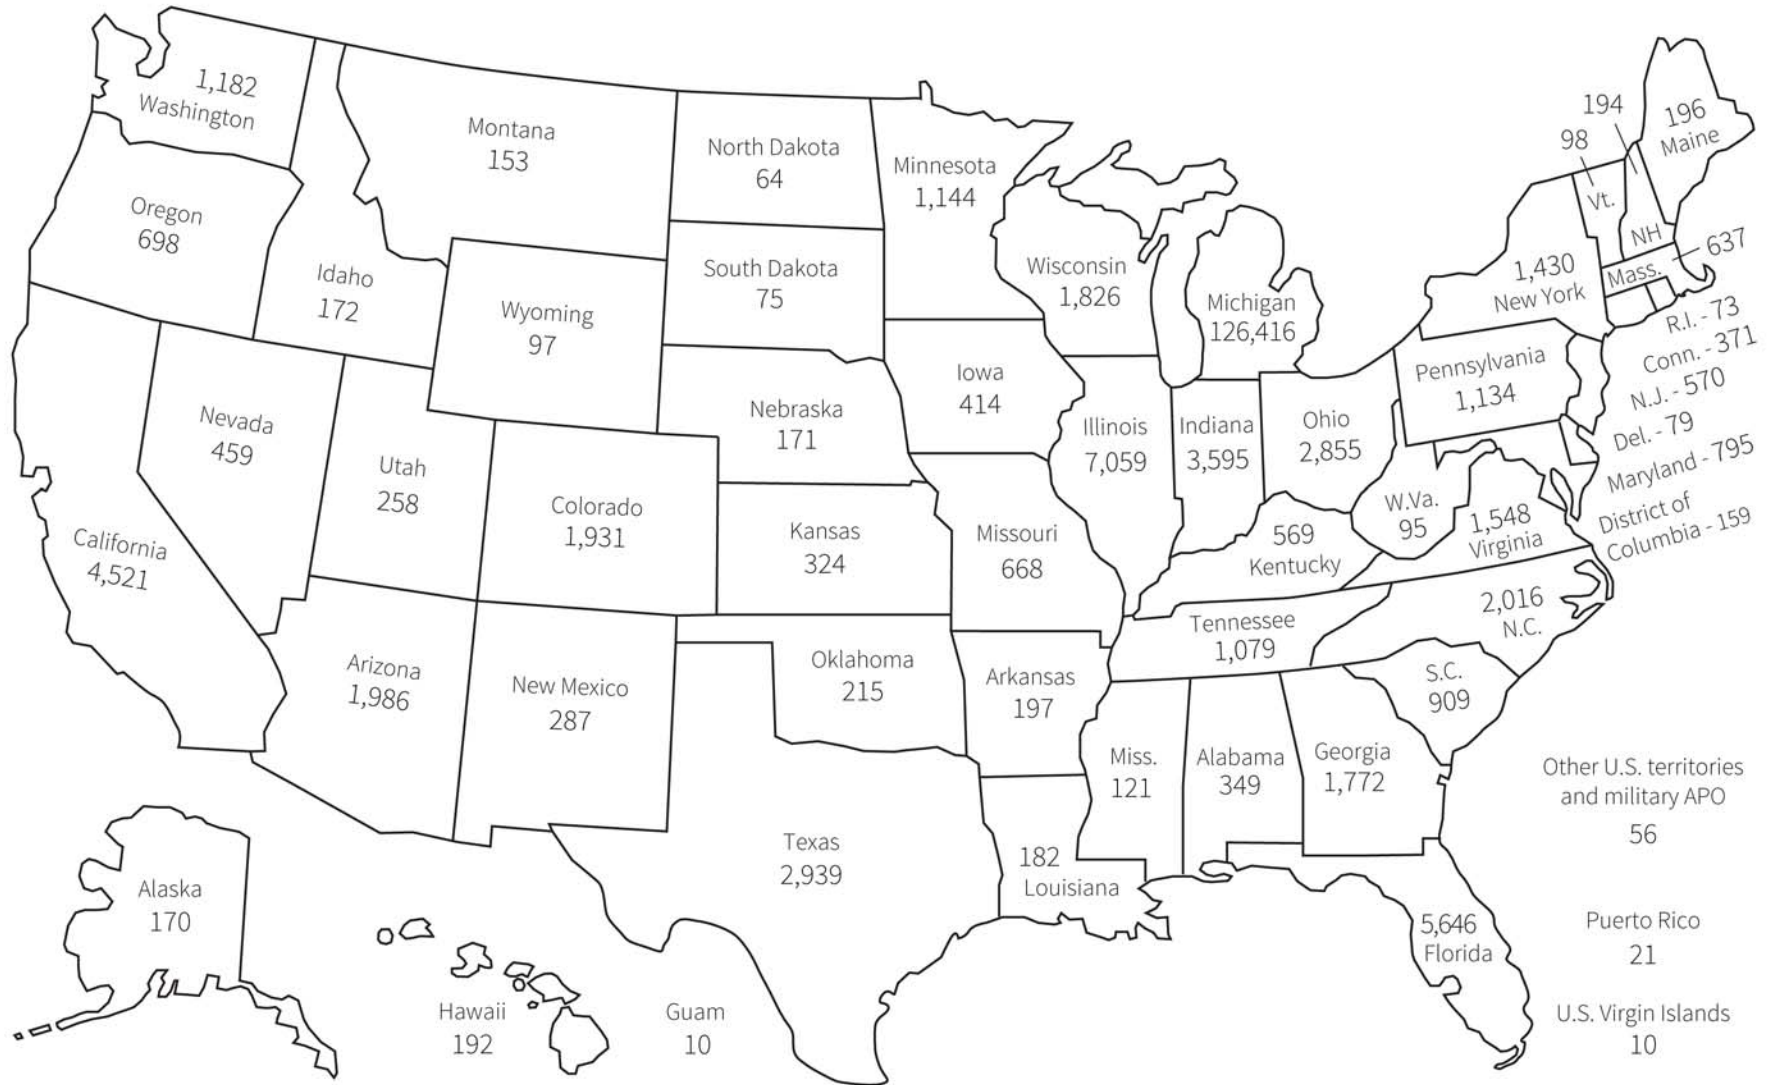

Alumni Geographic Distribution (2016)

Alumni Geographic Distribution (2016)

There are 247,137 living WMU alumni worldwide.*
About 73 percent of all WMU alumni (180,188) live in the United States.

The largest populations of WMU alumni outside the United States are in Malaysia (over 1,600), India (892), Japan (619), Canada (471), China (400) and Thailand (464). Of the 180,188 alumni who live in the U.S., about 141,751 live in Michigan and the four surrounding states. This includes Wisconsin, Illinois, Indiana, and Ohio.

There are 126,416 WMU alumni in Michigan. 51 percent of all WMU alumni live in Michigan. More than 91 percent of Michigan's WMU alumni live in the Lower Peninsula, south of a line extending from Muskegon County in the west to St. Clair County in the east.

*Verifiable, living alumni, includes both those who earned degrees at Western Michigan University and some former students who did not earn degrees. The WMU definition for “non-graduate alumni” has varied over the years. The alumni population is continually changing. Within one year of this report, actual alumni counts may vary by plus or minus 20 percent of the figures presented here. Population relationships and ratios are less likely to vary significantly.

Alumni Geographic Distribution (2016)

July 2016 data source: Development and Alumni Relations, Office of University Relations