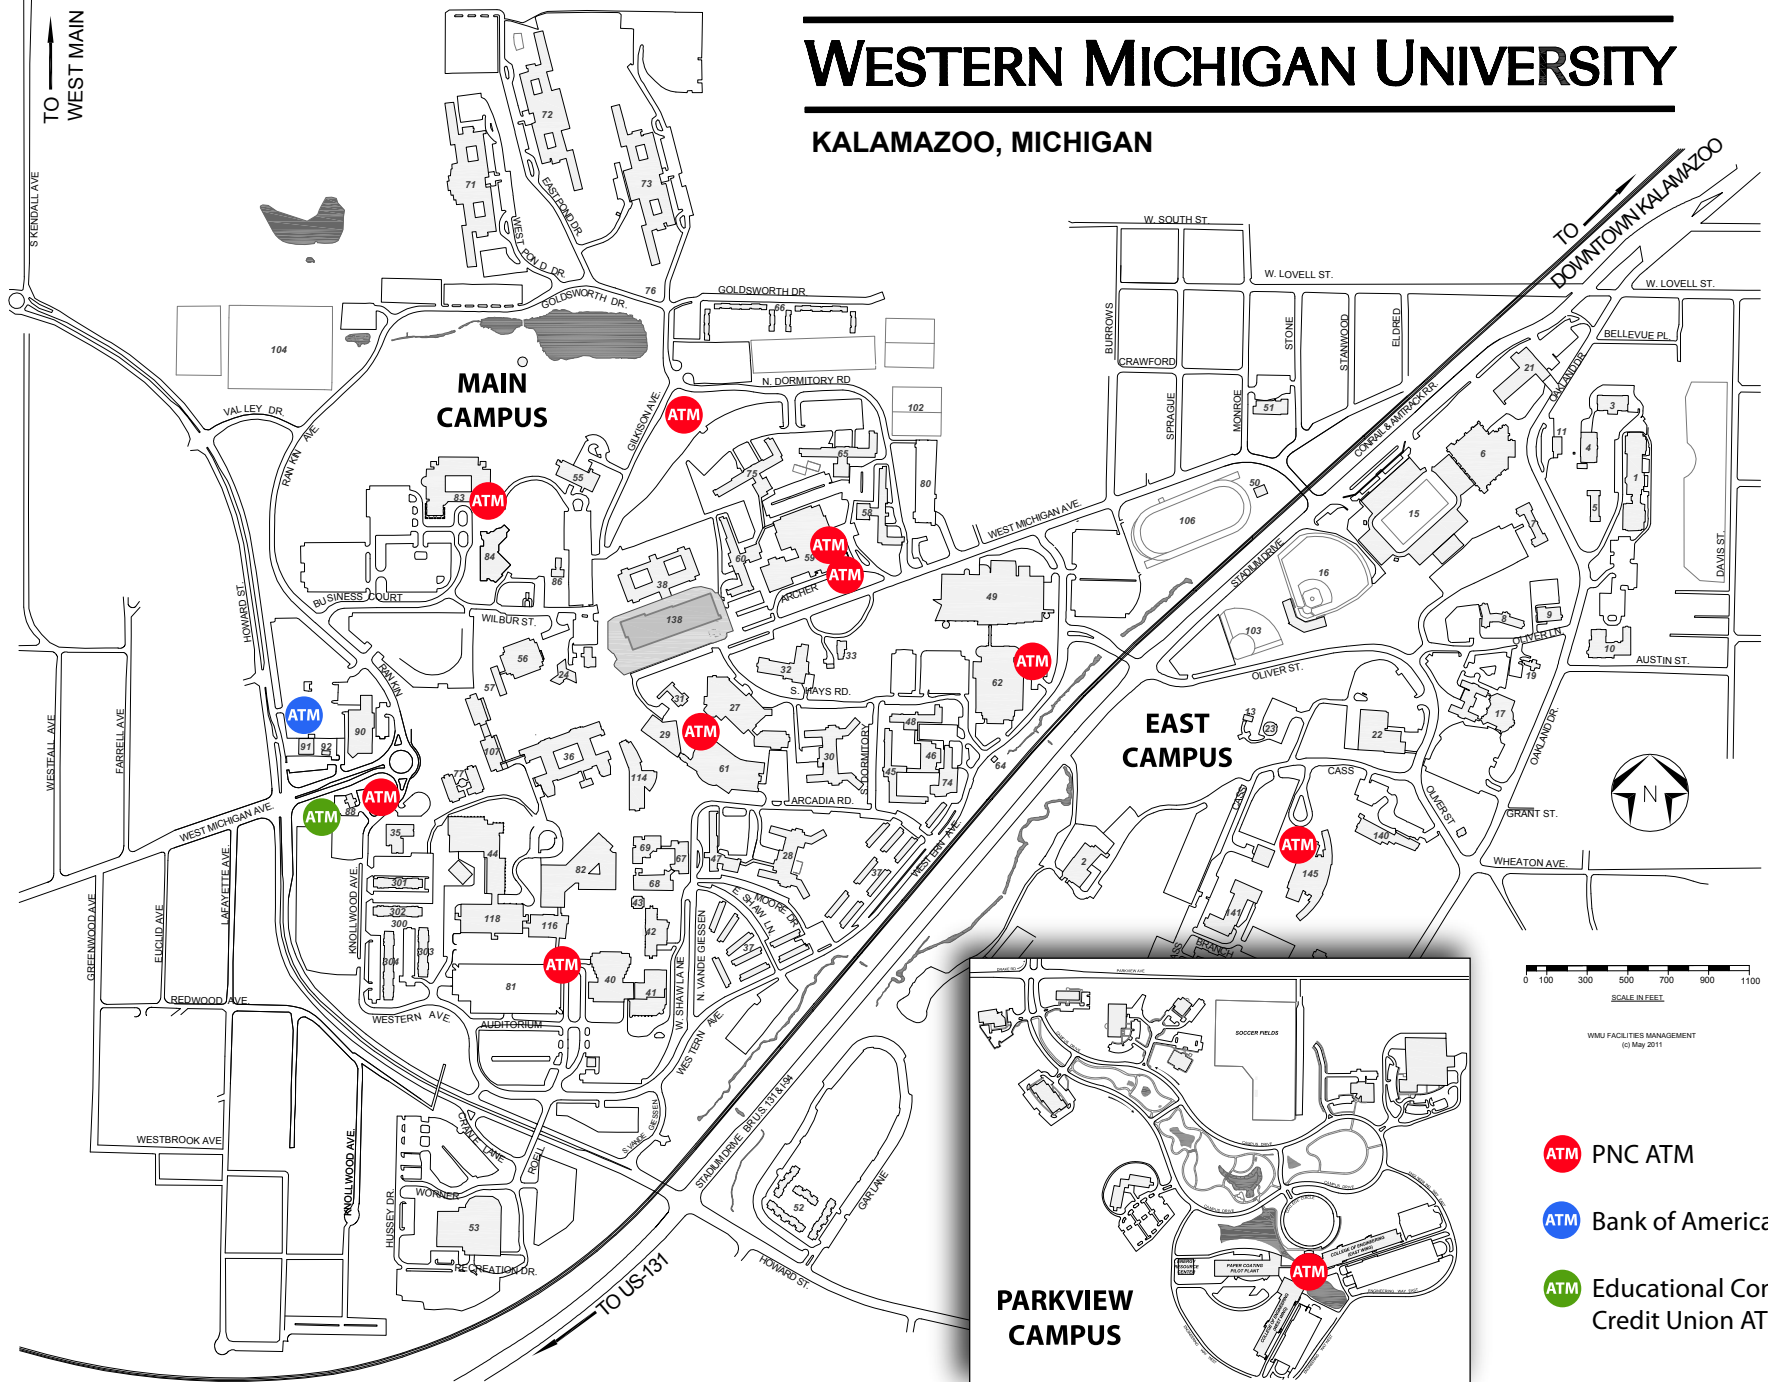

WESTERN MICHIGAN UNIVERSITY

KALAMAZOO, MICHIGAN

- Full-service PNC ATMs are located at the main entrance of the Bernhard Center, in the Bronco Mall, and in the Parking Services Annex.
- Cash only PNC ATMs are located in the College of Engineering, near the Miller Parking ramp, outside Waldo Library, outside Read Fieldhouse, in the College of Health and Human Services building, outside Schneider Hall, and at the corner of Gilkinson Ave. and N. Dormitory Road across from the rocks.
- There is a cash only Bank of America ATM located in the Howard Street Mall.
- There is a cash only Educational Community Credit Union ATM located in front of the University Bookstore.