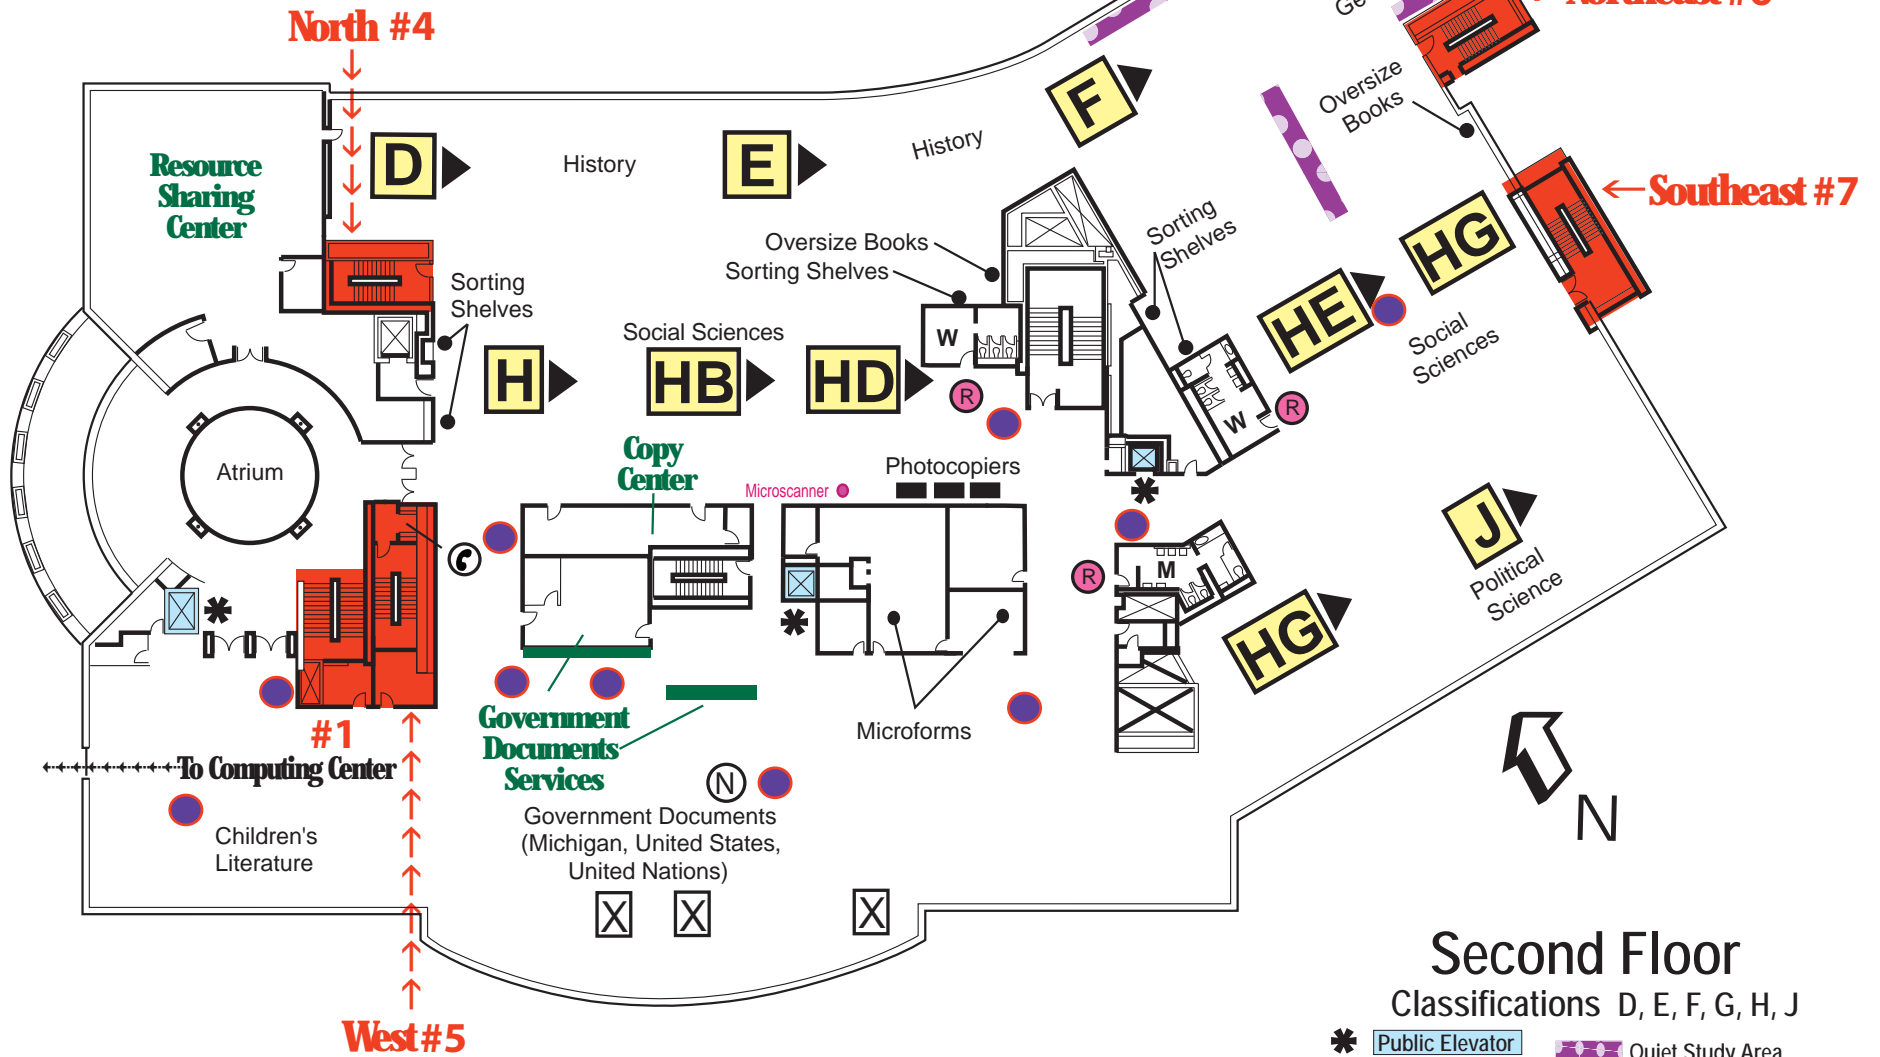

WESTERN MICHIGAN UNIVERSITY

Dwight B. Waldo Library

Tornado Shelter
Located on Lower Level

Fire Exits

Second Floor

Classifications D, E, F, G, H, J

- Public Elevator
- Rest Room
- Photocopier
- Campus Telephone Only
- Network Printer
- Network Computer
- Quiet Study Area
- Laptop Ethernet Connection

No Smoking.

Food & Drink Location on Lower Level