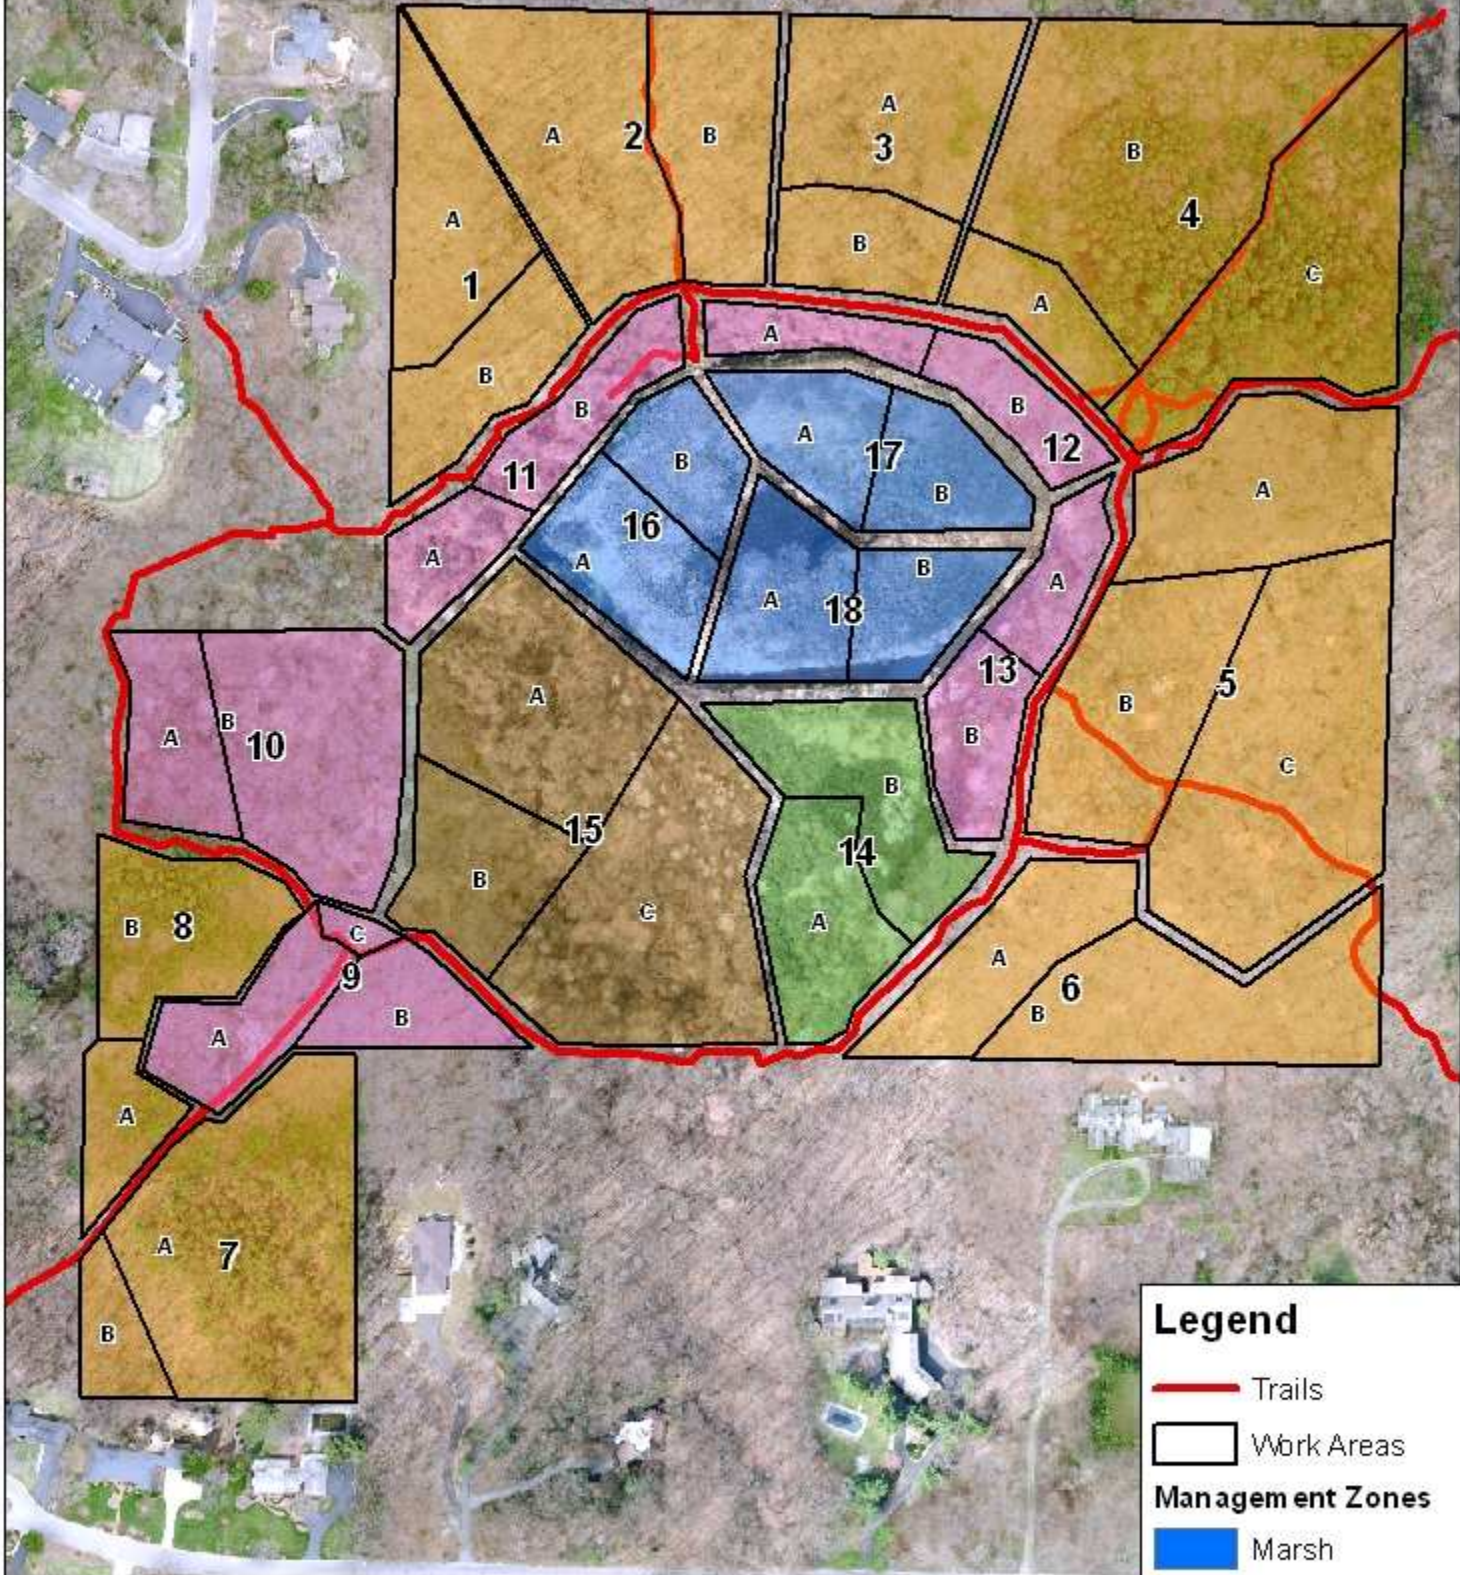

Kleinstuck Preserve: Management Zones

Legend

-  Trails
-  Work Areas
- Management Zones**
-  Marsh
-  Swamp Forest
-  Swamp and Marsh
-  Transition
-  Upland Forest

Prepared by:
Western Michigan University
Physical Plant - Landscape Services
September 2008

2007 Aerial Image