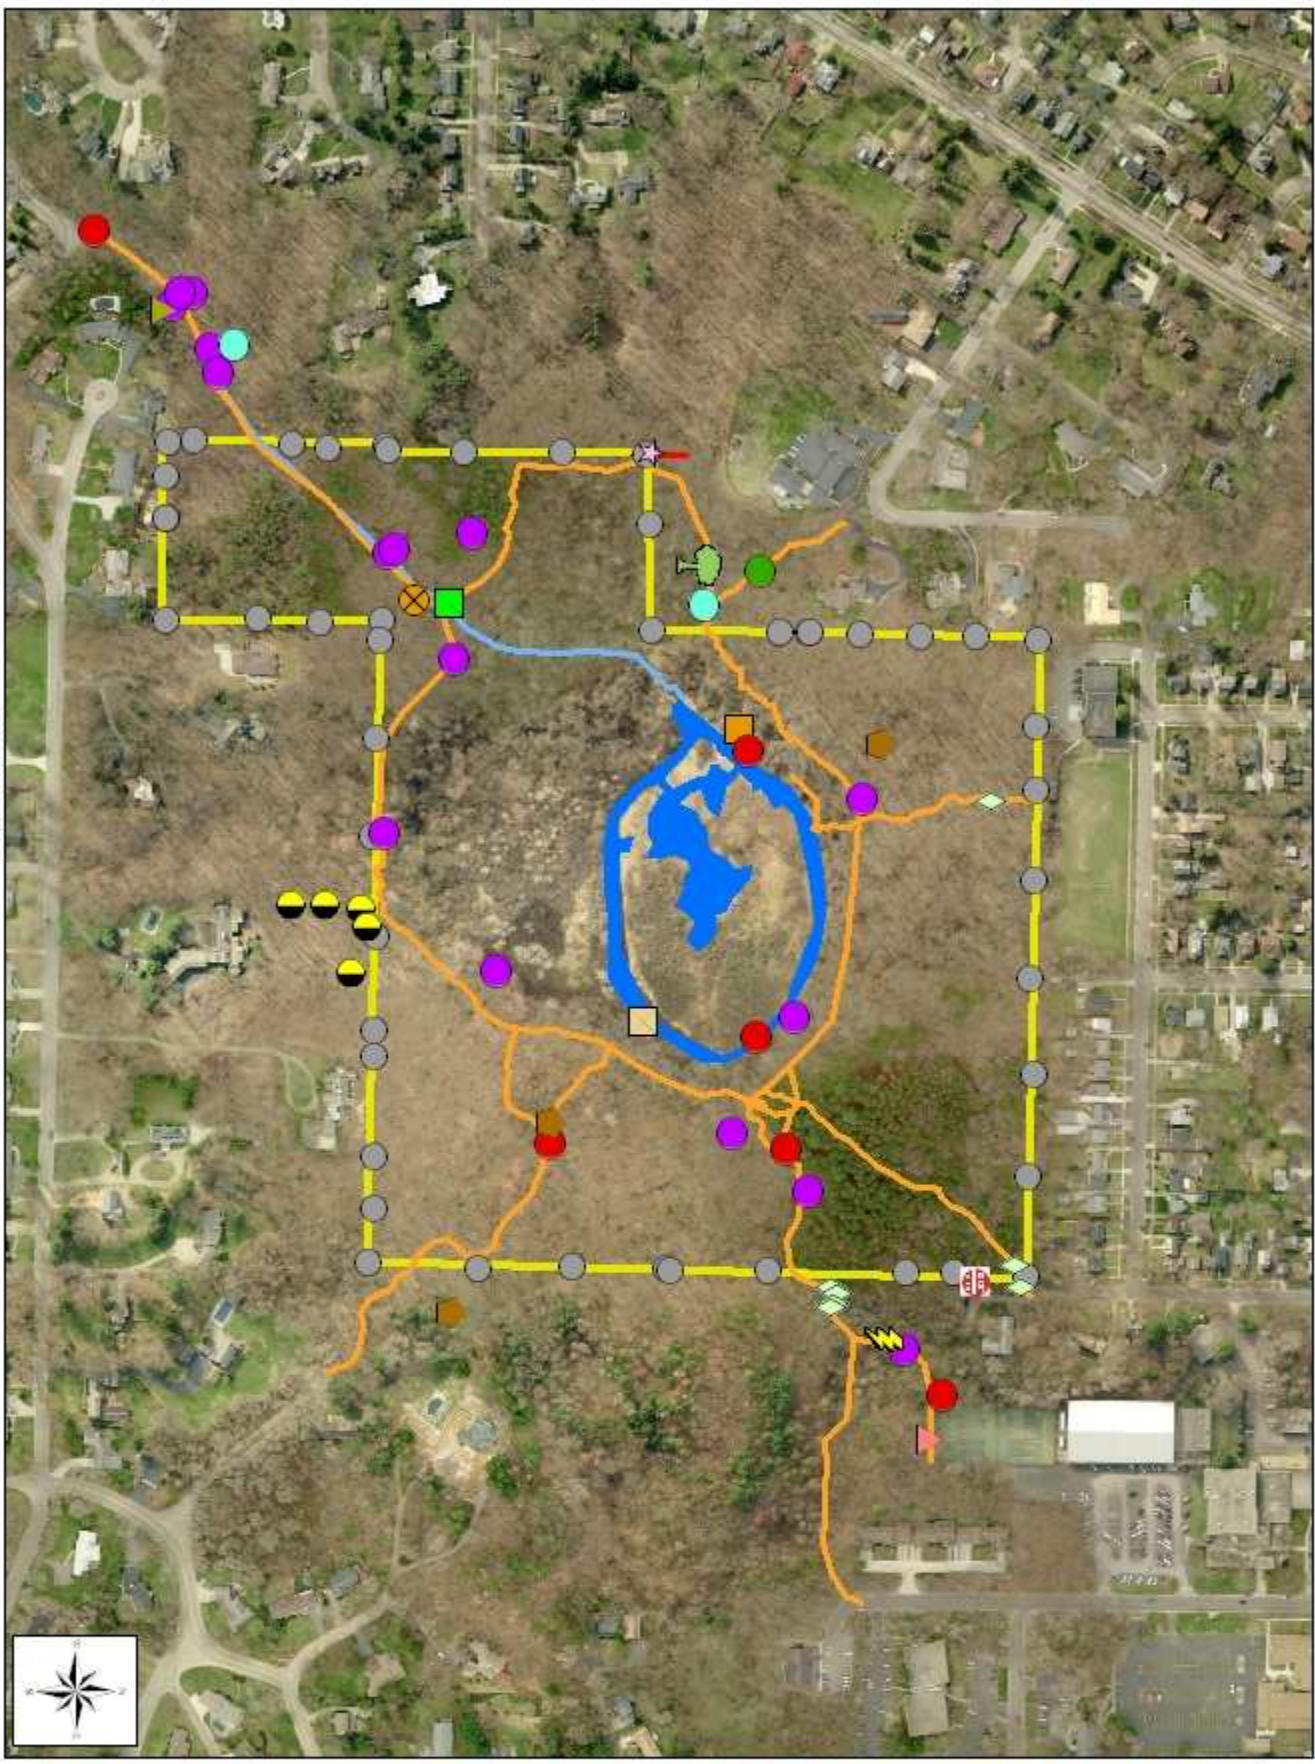

Kleinstuck Preserve

- Legend**
- Boundary
 - Trails
 - Split Rail Fence
 - Streams
 - Emergent Wetland
 - Survey Markers
 - Asset Points**
 - Bald Cypress
 - Bench
 - Culvert
 - Dock
 - Fence Post
 - Foundation
 - Land Bridge
 - Old Utility Pole
 - Seep
 - Sewer Cleanout
 - Sign
 - Survey Point
 - Trail Head
 - Vehicle Barricade
 - Well
 - Manholes**
 - Catch Basin
 - Manhole

2007 Aerial Image

Prepared By:
Western Michigan University
Physical Plant - Landscape Services
February 2008