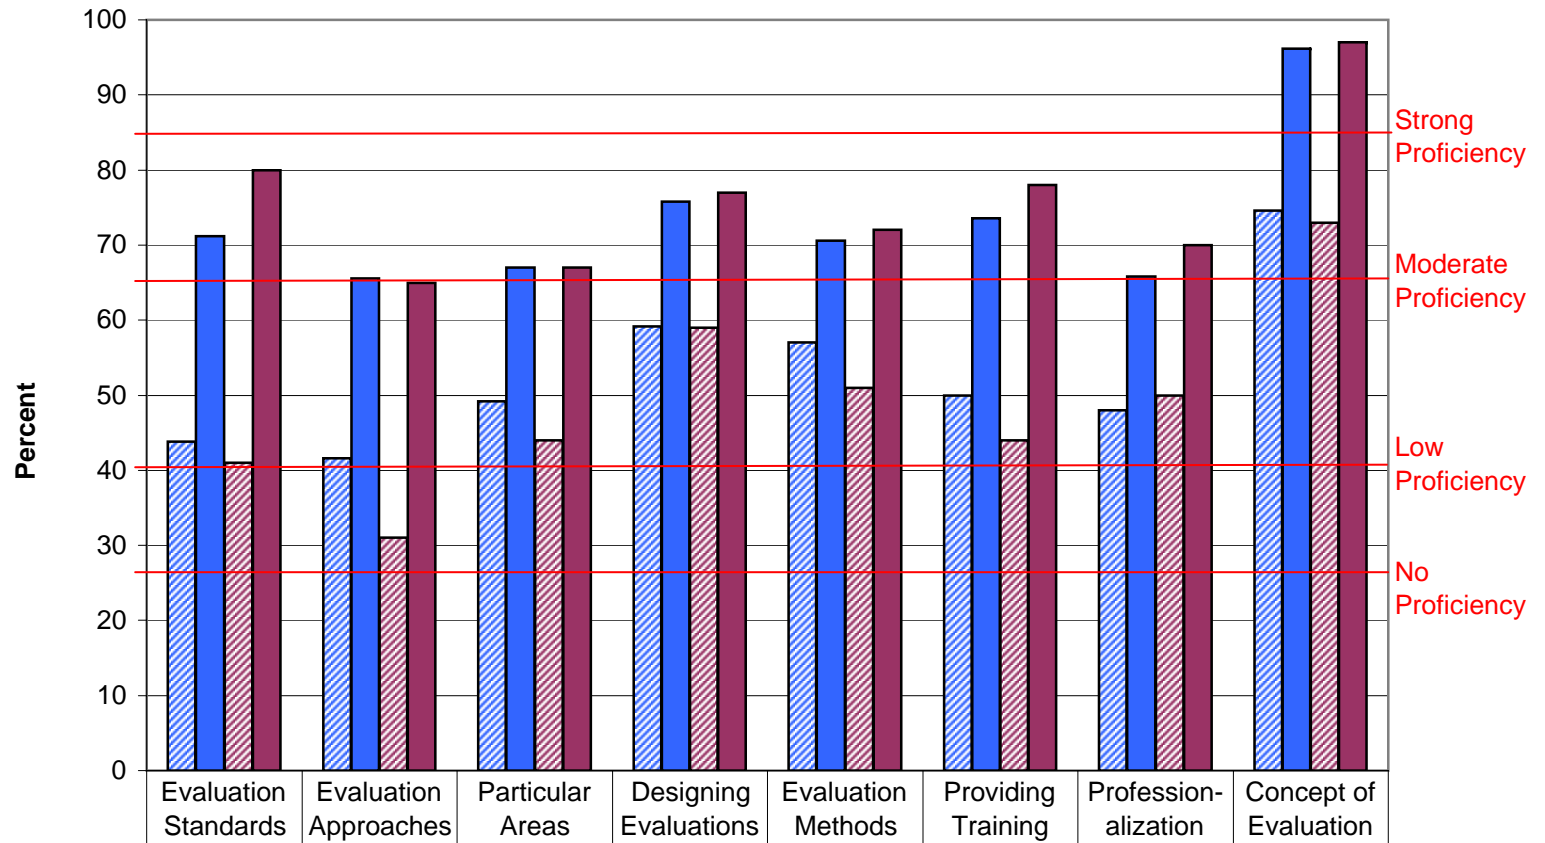

**Comparison of Self Assessment Scores:
1999-2003 and 2004 MTS Summer Evaluation Institutes**

■ '99-'03 Pretest Average	44	42	49	59	57	50	48	75
■ '99-'03 Posttest Average	71	66	67	76	71	74	66	96
■ '04 Pretest	41	31	44	59	51	44	50	73
■ '04 Posttest	80	65	67	77	72	78	70	97