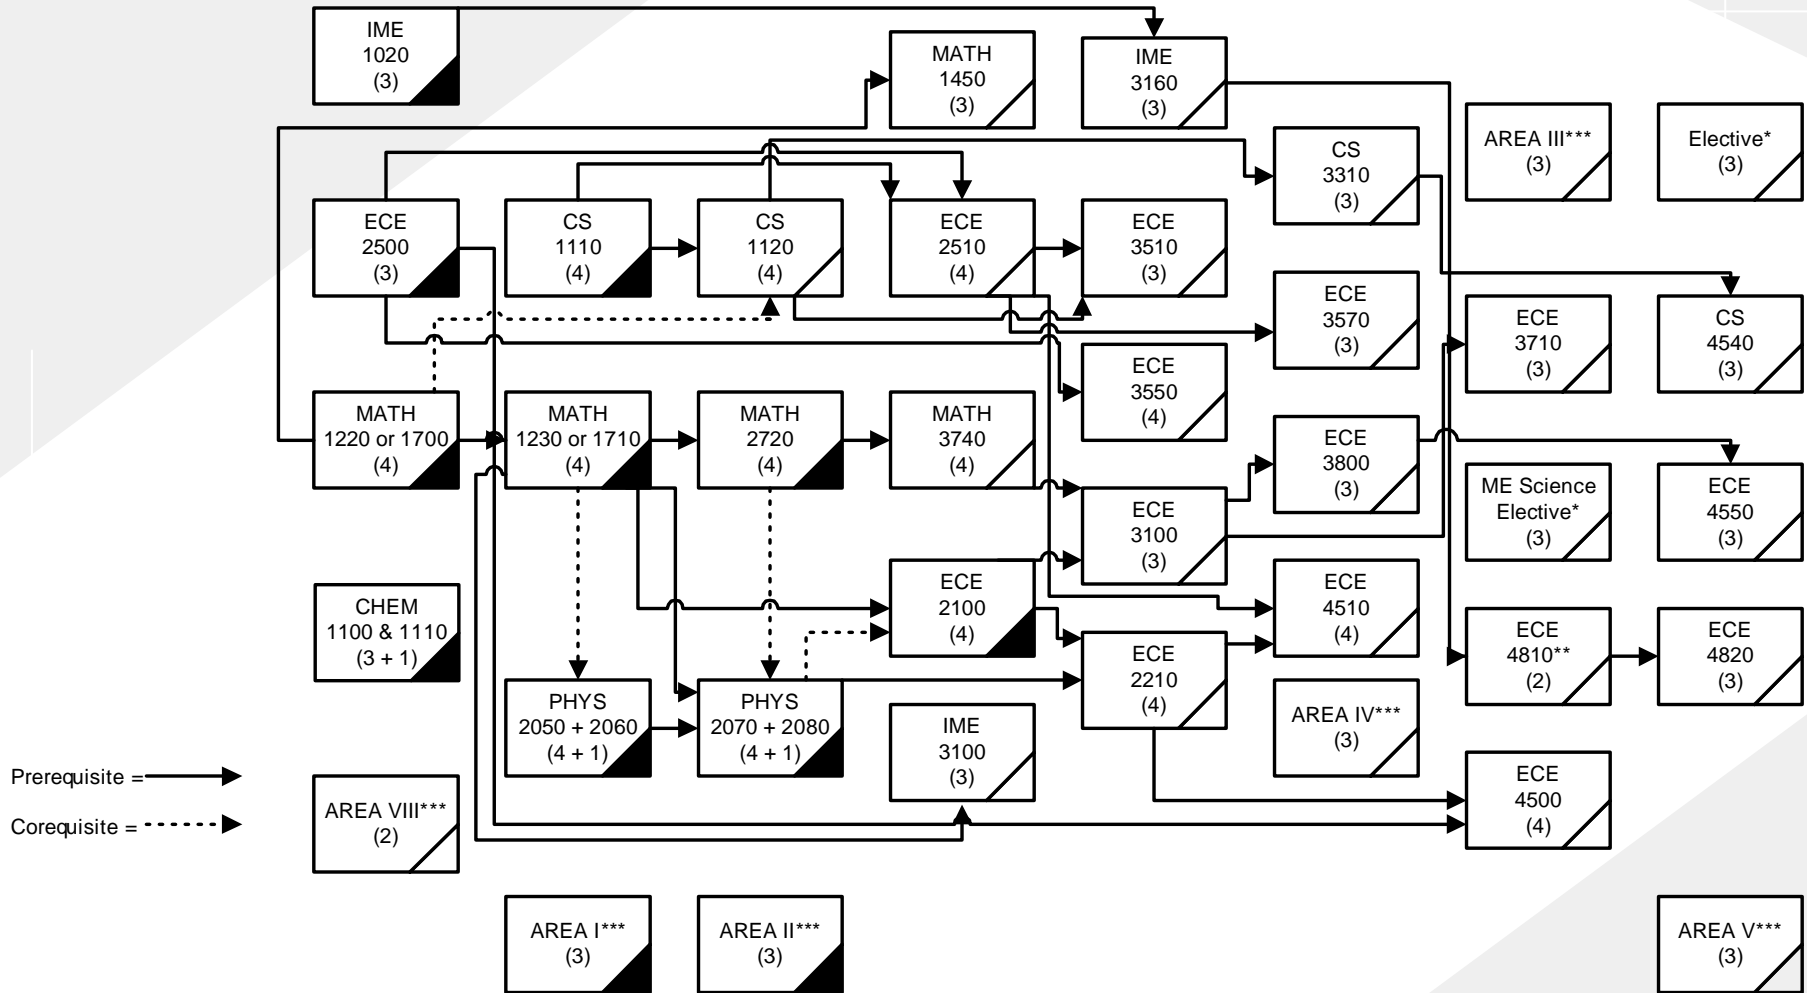

Computer Engineering 2007-2008

SEMESTER:

1

2

3

4

5

6

7

8

NOTE: Pre-Engineering Courses are indicated with a blacken triangle.

*See the Electrical and Computer Engineering advisor for suggested electives.

**Permission form required to be signed by Electrical and Computer Engineering advisor and department chair. Must complete: ECE 2510, IME 3160 and either ECE 3550 or ECE 4510.

***6-8 credits of General Education are required in Pre-Engineering.

PLEASE NOTE: This is just a guide. The catalog contains official University policies.